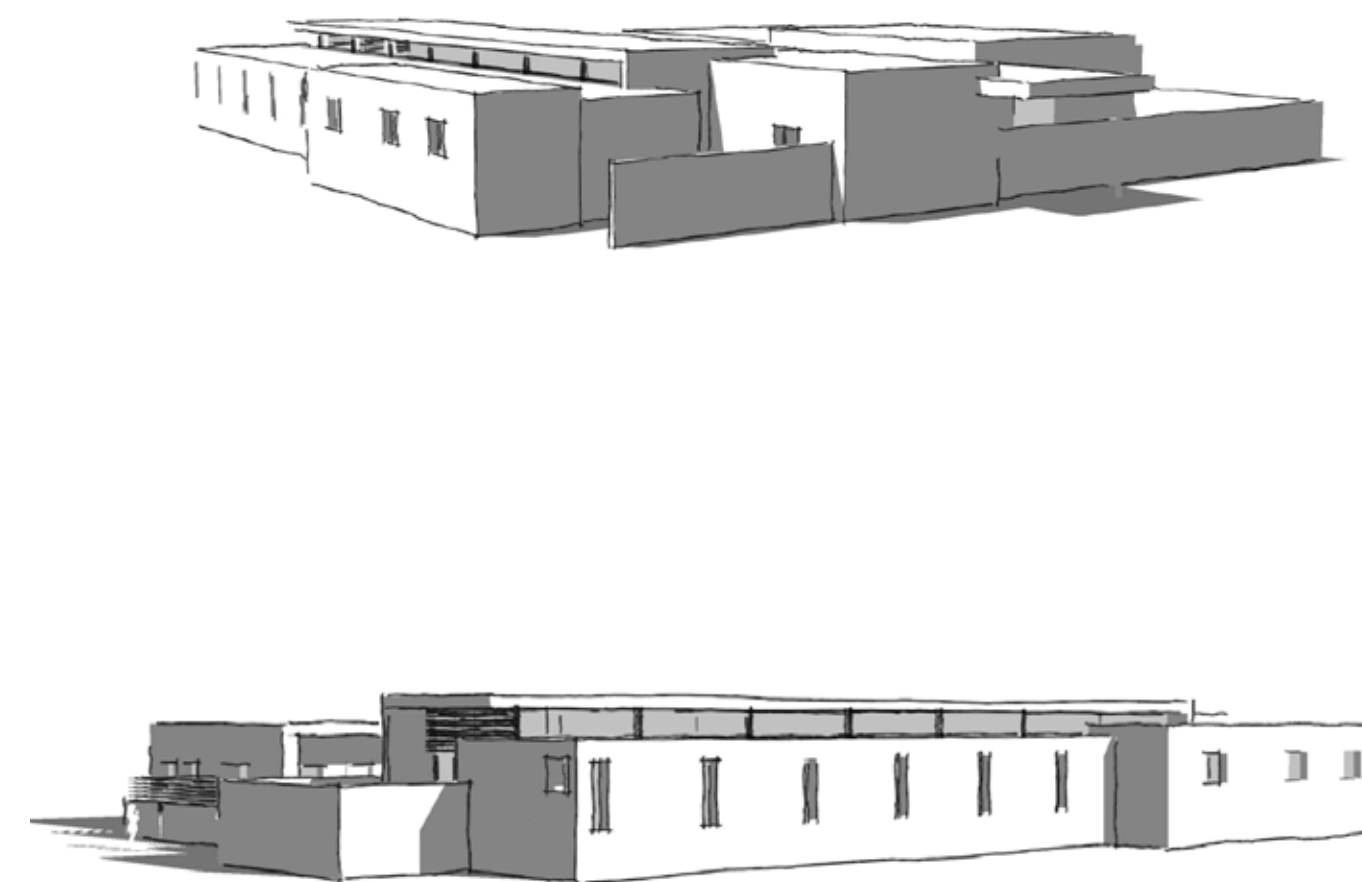

West Street Elevation

West Elevation

Casa de Una Esperanza – Floor Plan

Scale = 1:100

Casa De Una Esperanza

schematic design proposal

September 15, 2008

MATT DYLAN DESIGN INC. - 229 1/2 WEST QUINTO ST. SANTA BARBARA CA. 93105 - PHONE 805.205.4760 - MATTDYLANDESIGN.COM