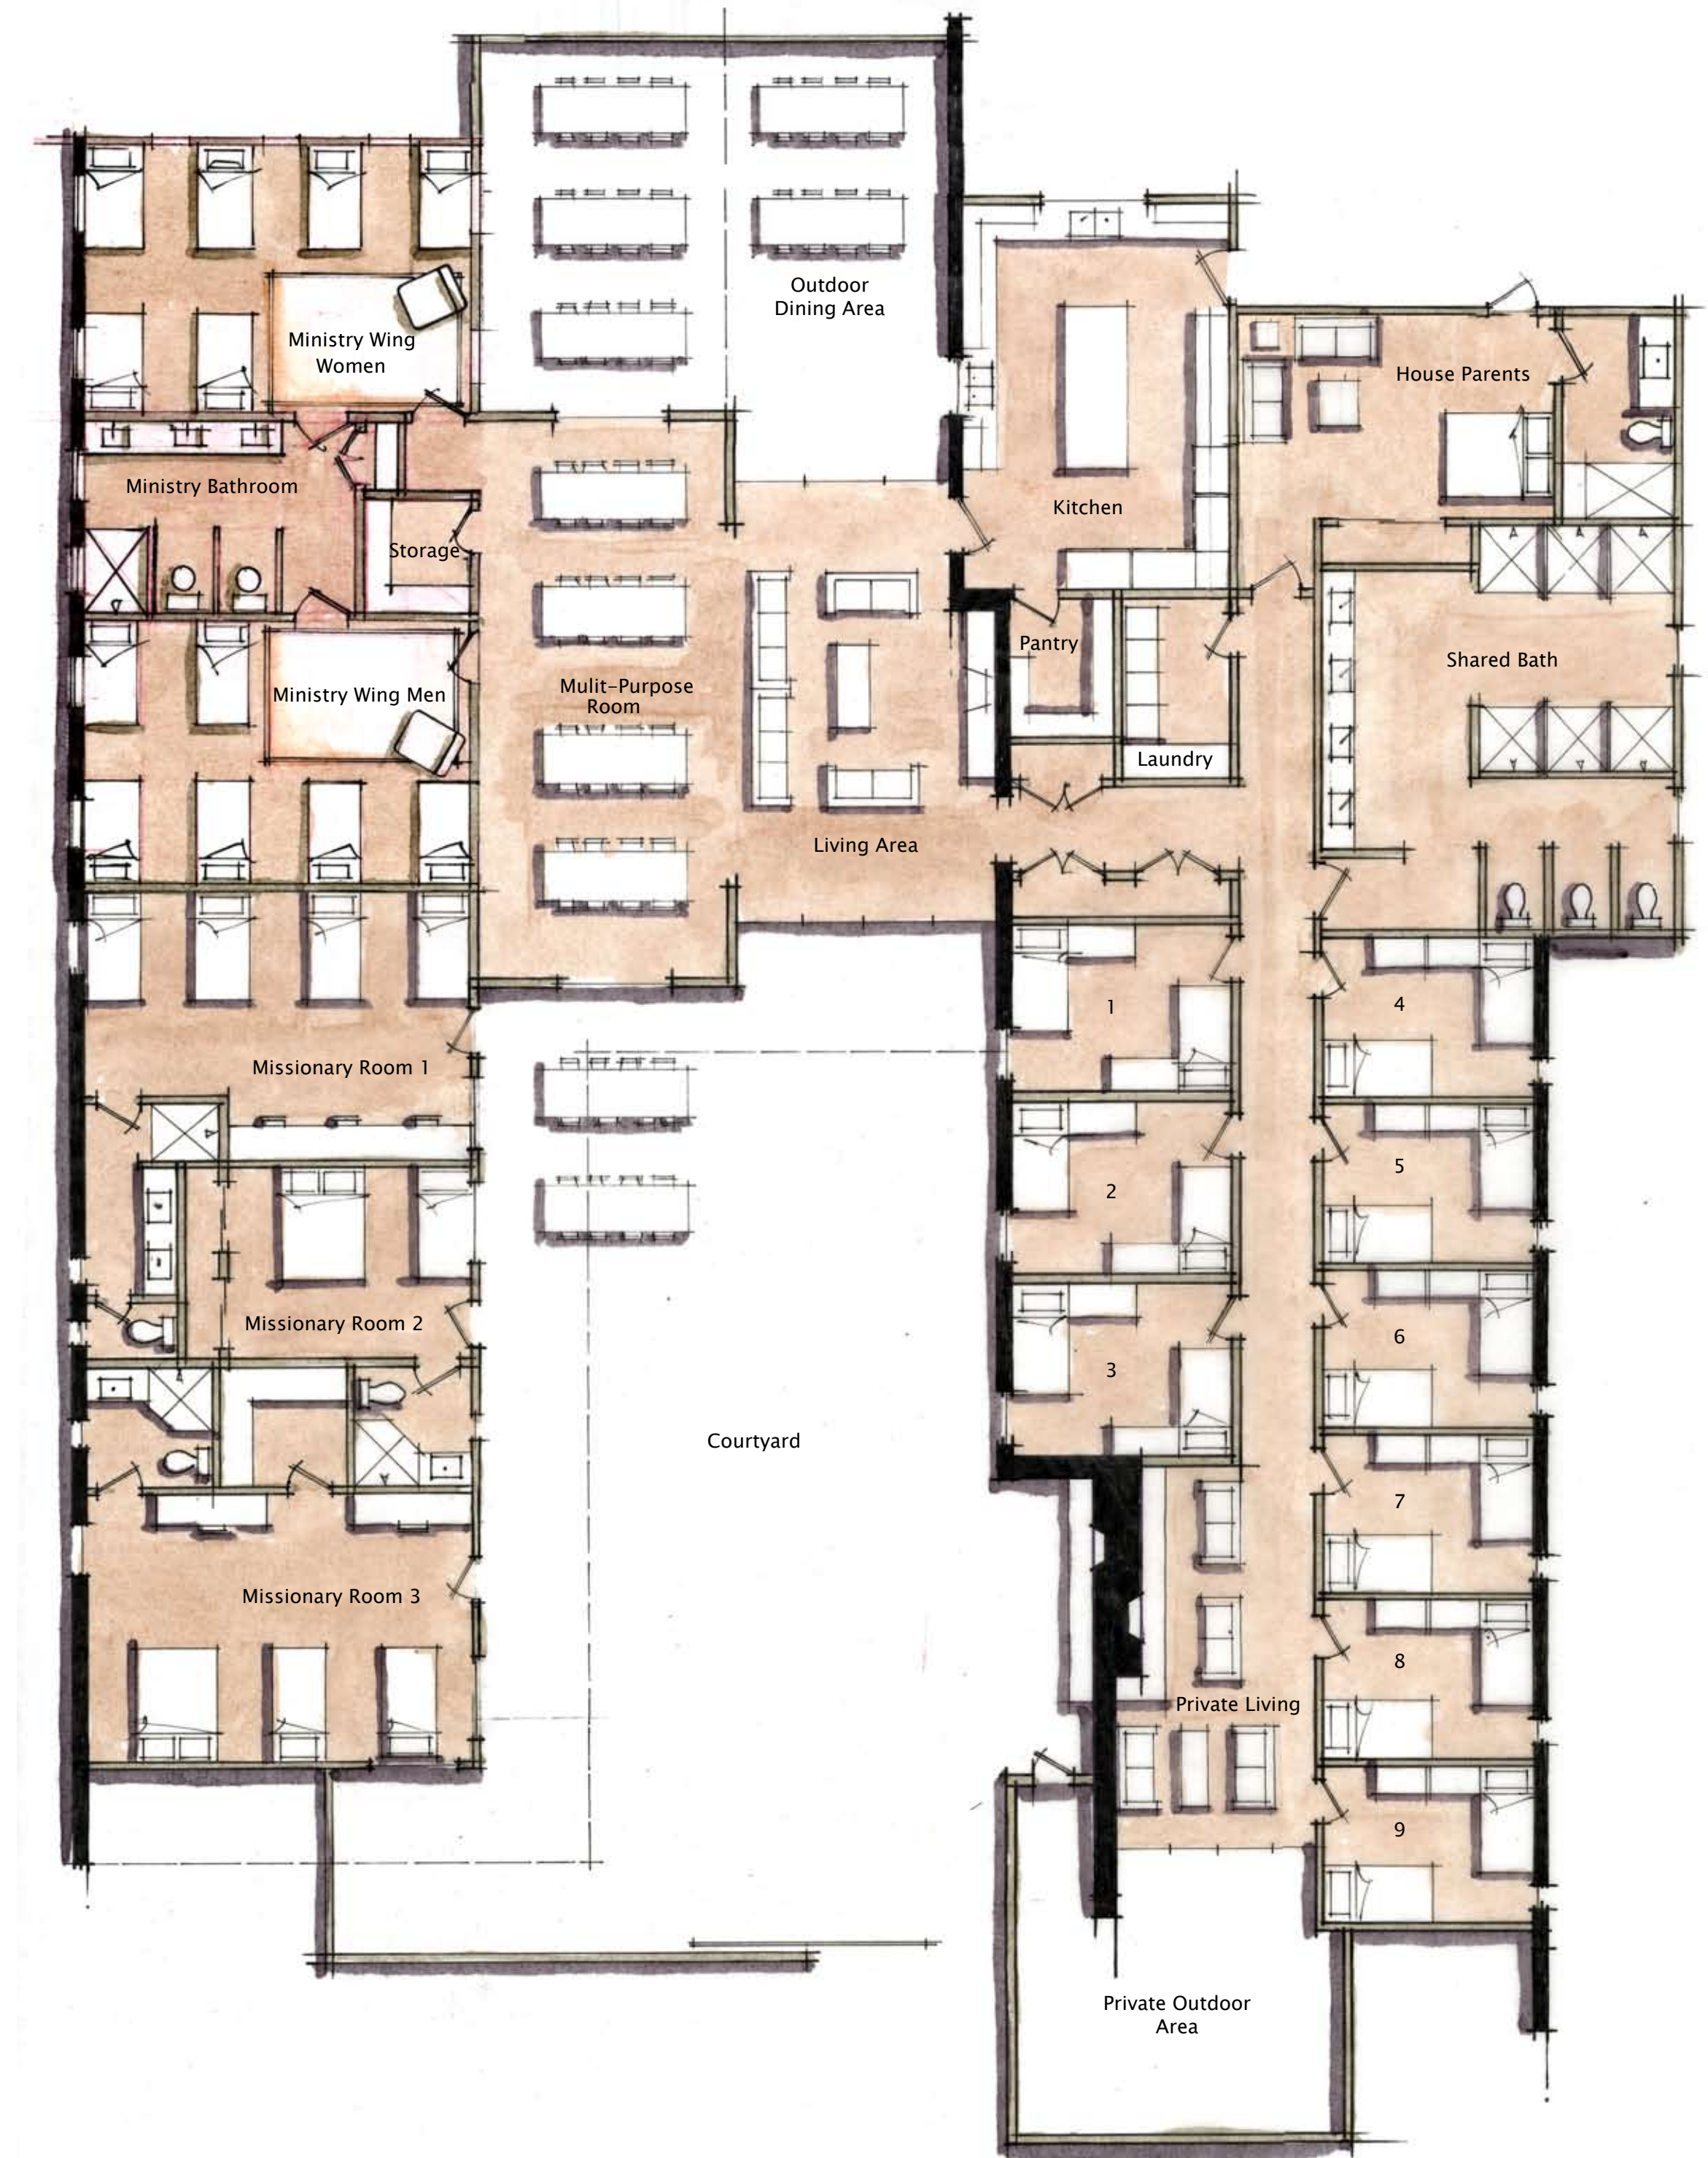

West Street Elevation

West Elevation

Casa de Una Esperanza – Floor Plan

Scale = 1:100

Casa De Una Esperanza

schematic design proposal

September 15, 2008

MATT DYLAN DESIGN INC. - 229 1/2 WEST QUINTO ST. SANTA BARBARA CA. 93105 - PHONE 805.205.4760 - MATTDYLANDESIGN.COM